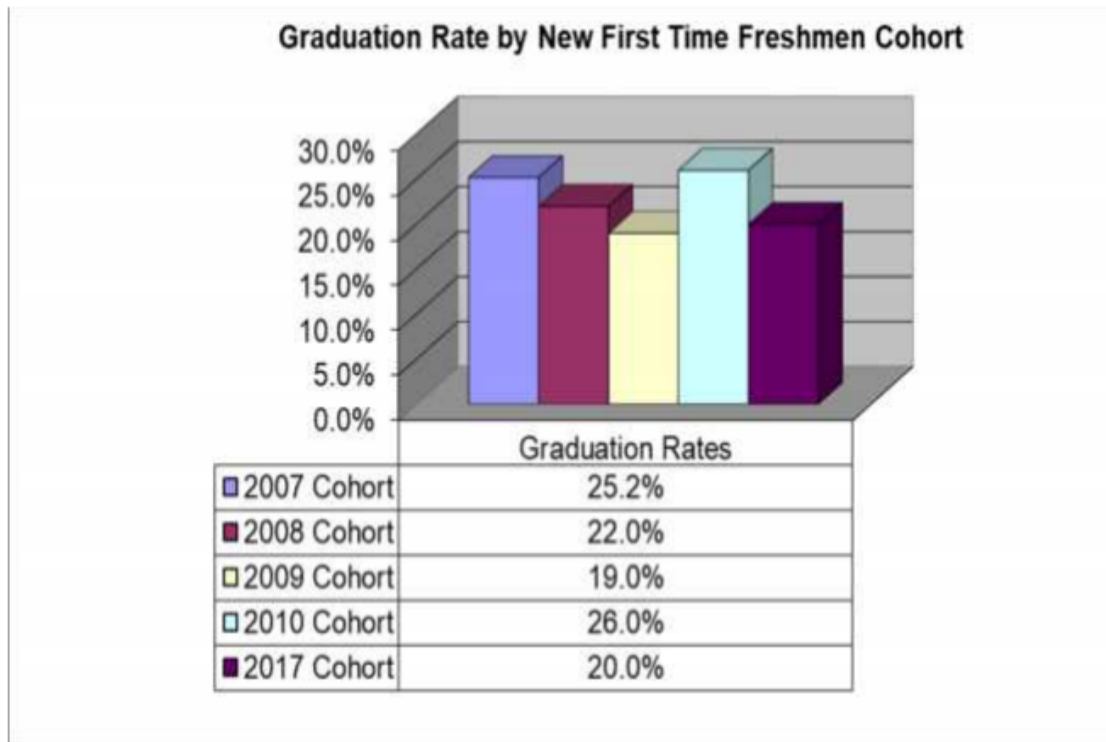

Central State University Graduation Rates

Graduation Rate by New First Time Freshmen Cohort

	Freshmen Cohort Entering in the Fall				
	2007	2008	2009	2010	2011
Total Freshmen Cohort (adjusted)	563	646	703	503	710
% Graduating within 4 years	10.5	11	6	10	10
% Graduating within 5 years	9.8	9	10	12	7
% Graduating within 6 years	5.0	2	3	4	3
Graduation Rates	25%	22%	19%	26%	20%

Source: [CSU 2018 Fact Book](#)