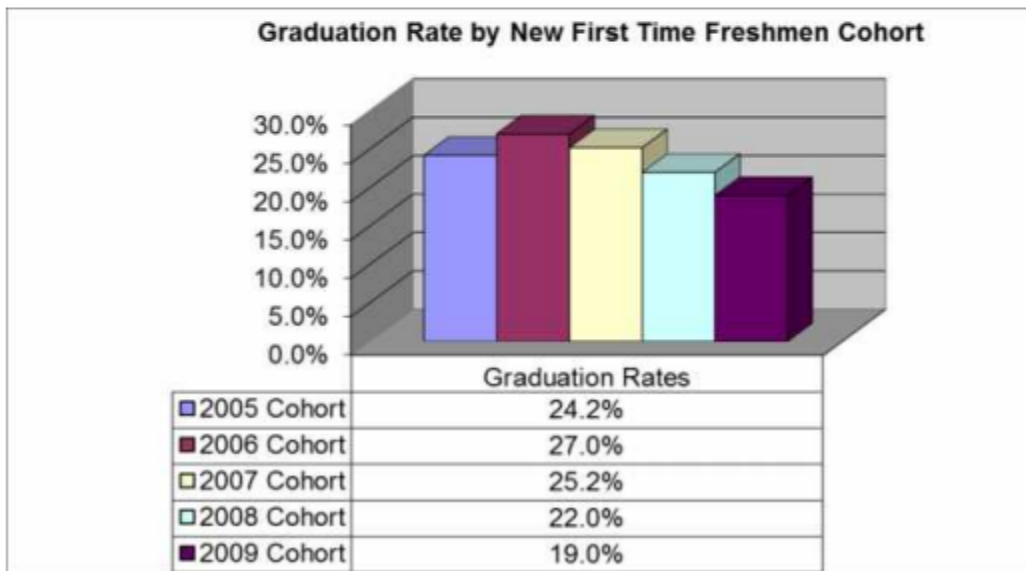

Central State University Graduation Rates

Graduation Rate by New First Time Freshmen Cohort

	Freshmen Cohort Entering in the Fall				
	<u>2005</u>	<u>2006</u>	<u>2007</u>	<u>2008</u>	<u>2009</u>
Total Freshmen Cohort (adjusted)	343	535	563	646	703
% Graduating within 4 years	9.3	12	10.5	11	6
% Graduating within 5 years	10.8	12	9.8	9	10
% Graduating within 6 years	4.1	3	5.0	2	3
Graduation Rates	24.2%	27%	25%	22%	19%