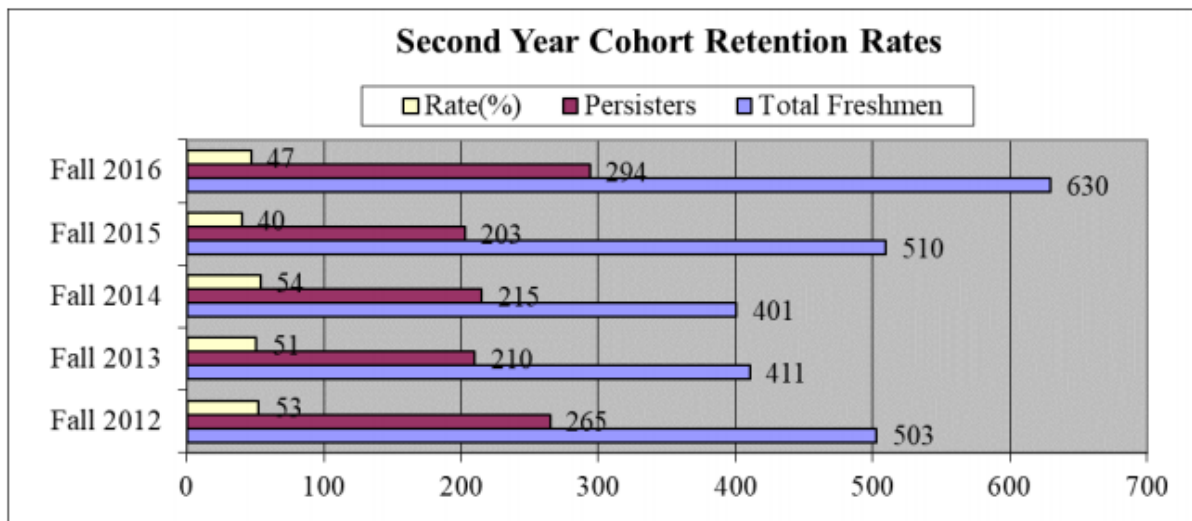

## Central State University Retention Rates

<b>Student Retention Rates - Entering Full-time Freshmen Fall Term</b>				
<b>Year (Fall)</b>	<b>Cohort Total</b>	<b>Still Enrolled</b>	<b>Non-Persisters</b>	<b>Retention Rate</b>
2012	503	265	238	53%
2013	411	210	201	51%
2014	401	215	186	54%
2015	510	203	307	40%
2016	630	294	336	47%