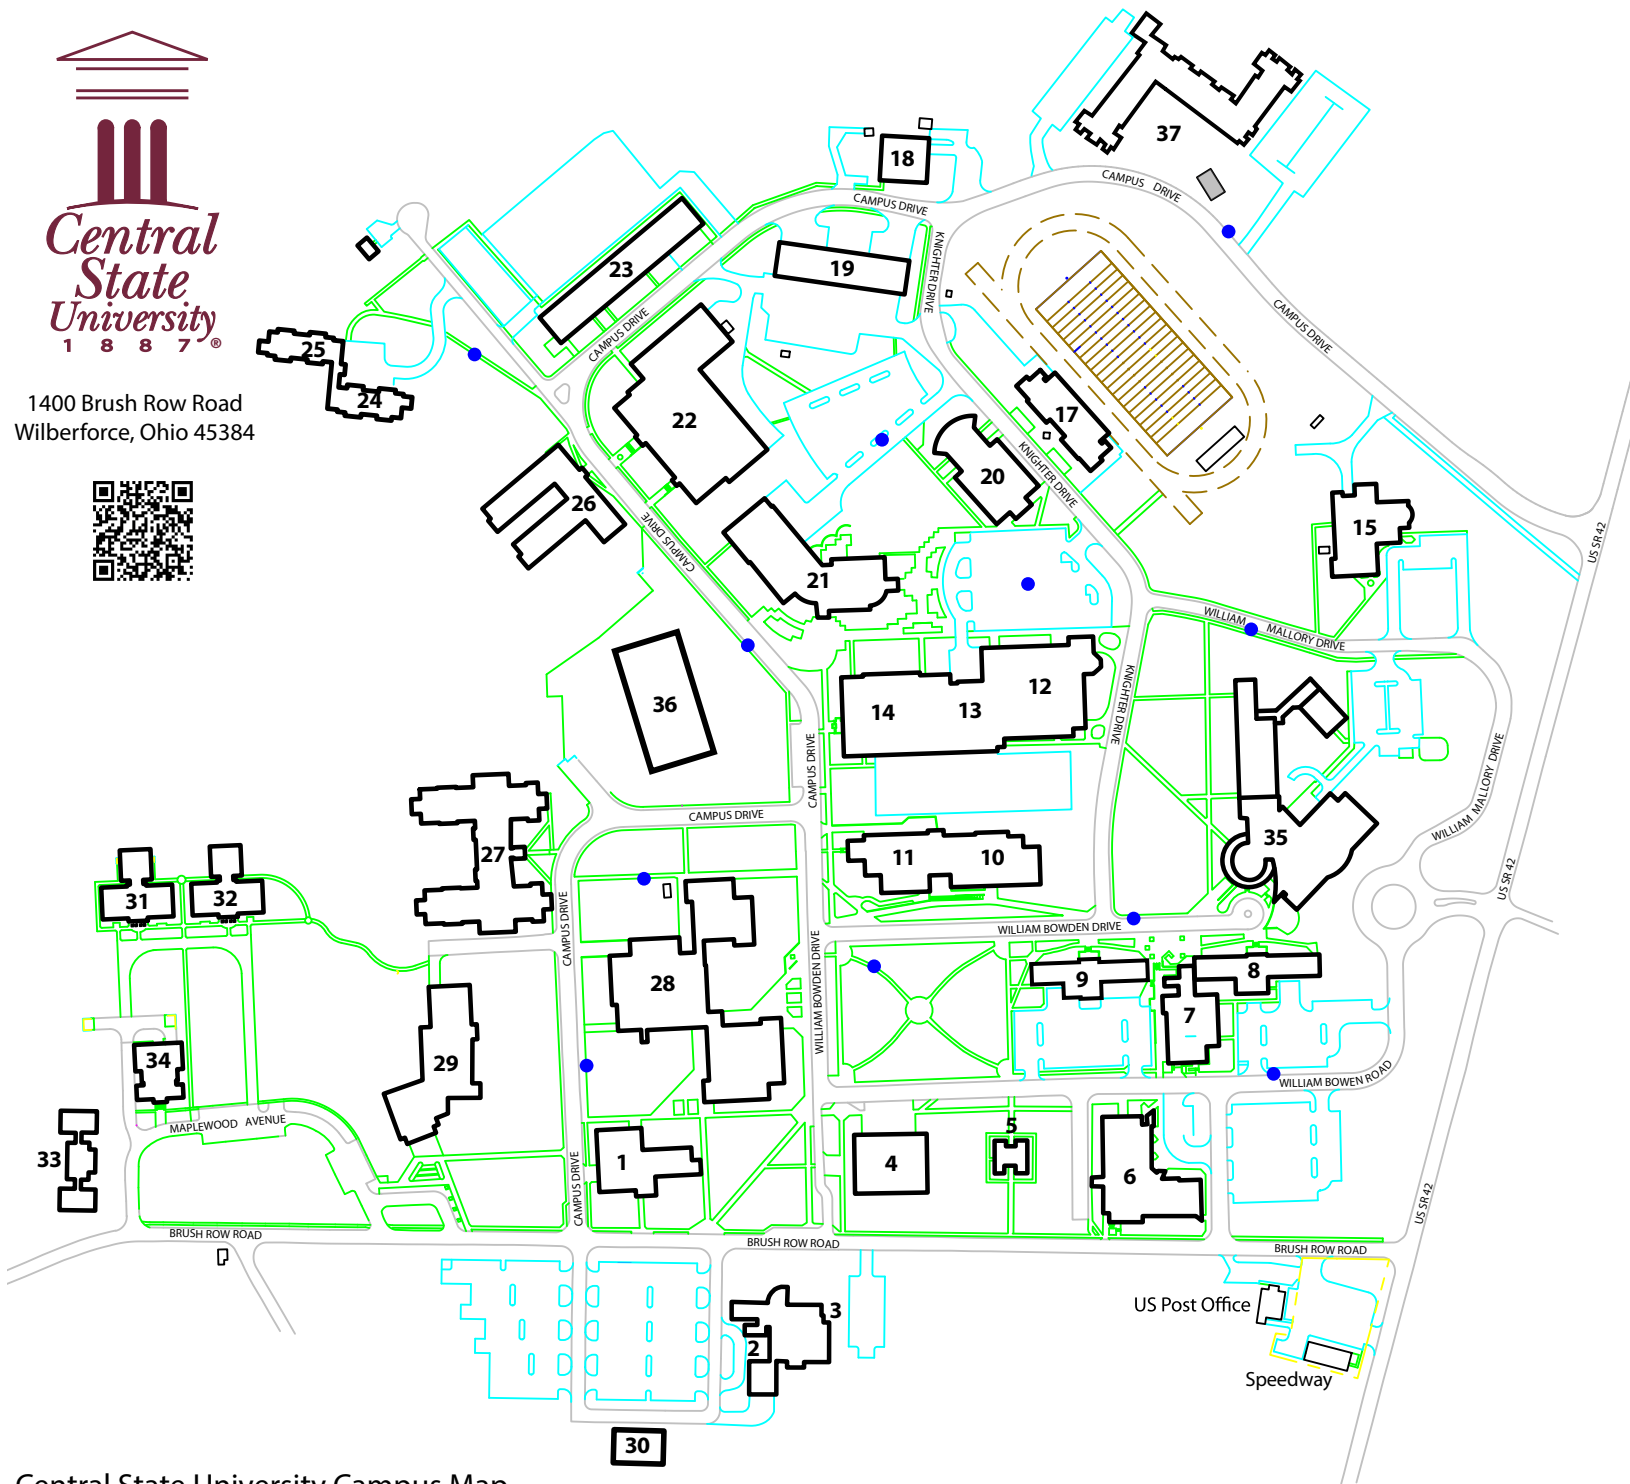

1400 Brush Row Road
Wilberforce, Ohio 45384

Central State University Campus Map June 2021

- | | | |
|---|--|---|
| 1 Lionel H. Newsom Administration Building | 14 James J. Walker Gymnasium | 27 Foundation Hall II |
| 2 Center of Academic Research & Innovation (CARI) | 15 Mass Communications Center | 28 Paul Robeson Cultural & Performing Arts Center |
| 3 Harry M. Lackey/Benjamin F. Lee Health Center | 16 Field Storage | 29 National Afro-American Museum & Cultural Center |
| 4 Charles H. Wesley Arts & Science Building | 17 William Patrick McPherson Memorial Stadium | 30 Administration Annex |
| 5 Walter G. Sellers Alumni Tower/William Galloway Hall | 18 Steam Plant | 31 Harry G. Johns Living Learning Center |
| 6 Norman E. Ward Sr. Center | 19 Facilities/Maintenance | 32 John R. Fox Hall |
| 7 Inez Edwards Mercer Hall | 20 Charles S. Smith Hall College of Business | 33 E.J. Emery Hall |
| 8 Anne O'Hare Williamson Hall | 21 C.J. McLin International Center for Water Resources Management | 34 Wilberforce Carnegie Library |
| 9 Jane Hunter Hall | 22 Carl C. Jenkins Technology Education Hall | 35 Joshua I. Smith Center for Education & Natural Sciences |
| 10 Clara Henderson Hall | 23 Joseph D. Lewis/George T. Simpson | 36 University Student Center |
| 11 Hallie Q. Brown Memorial Library | 24 Sunie S. Green Hall | 37 Residential/Academic/Wellness Complex |
| 12 Madison w. Beacom/ Gaston F. Lewis Gymnasium | 25 Elizabeth M. Anderson Hall | ● Emergency Phone Lines |
| 13 Natatorium | 26 Foundation Hall I | |