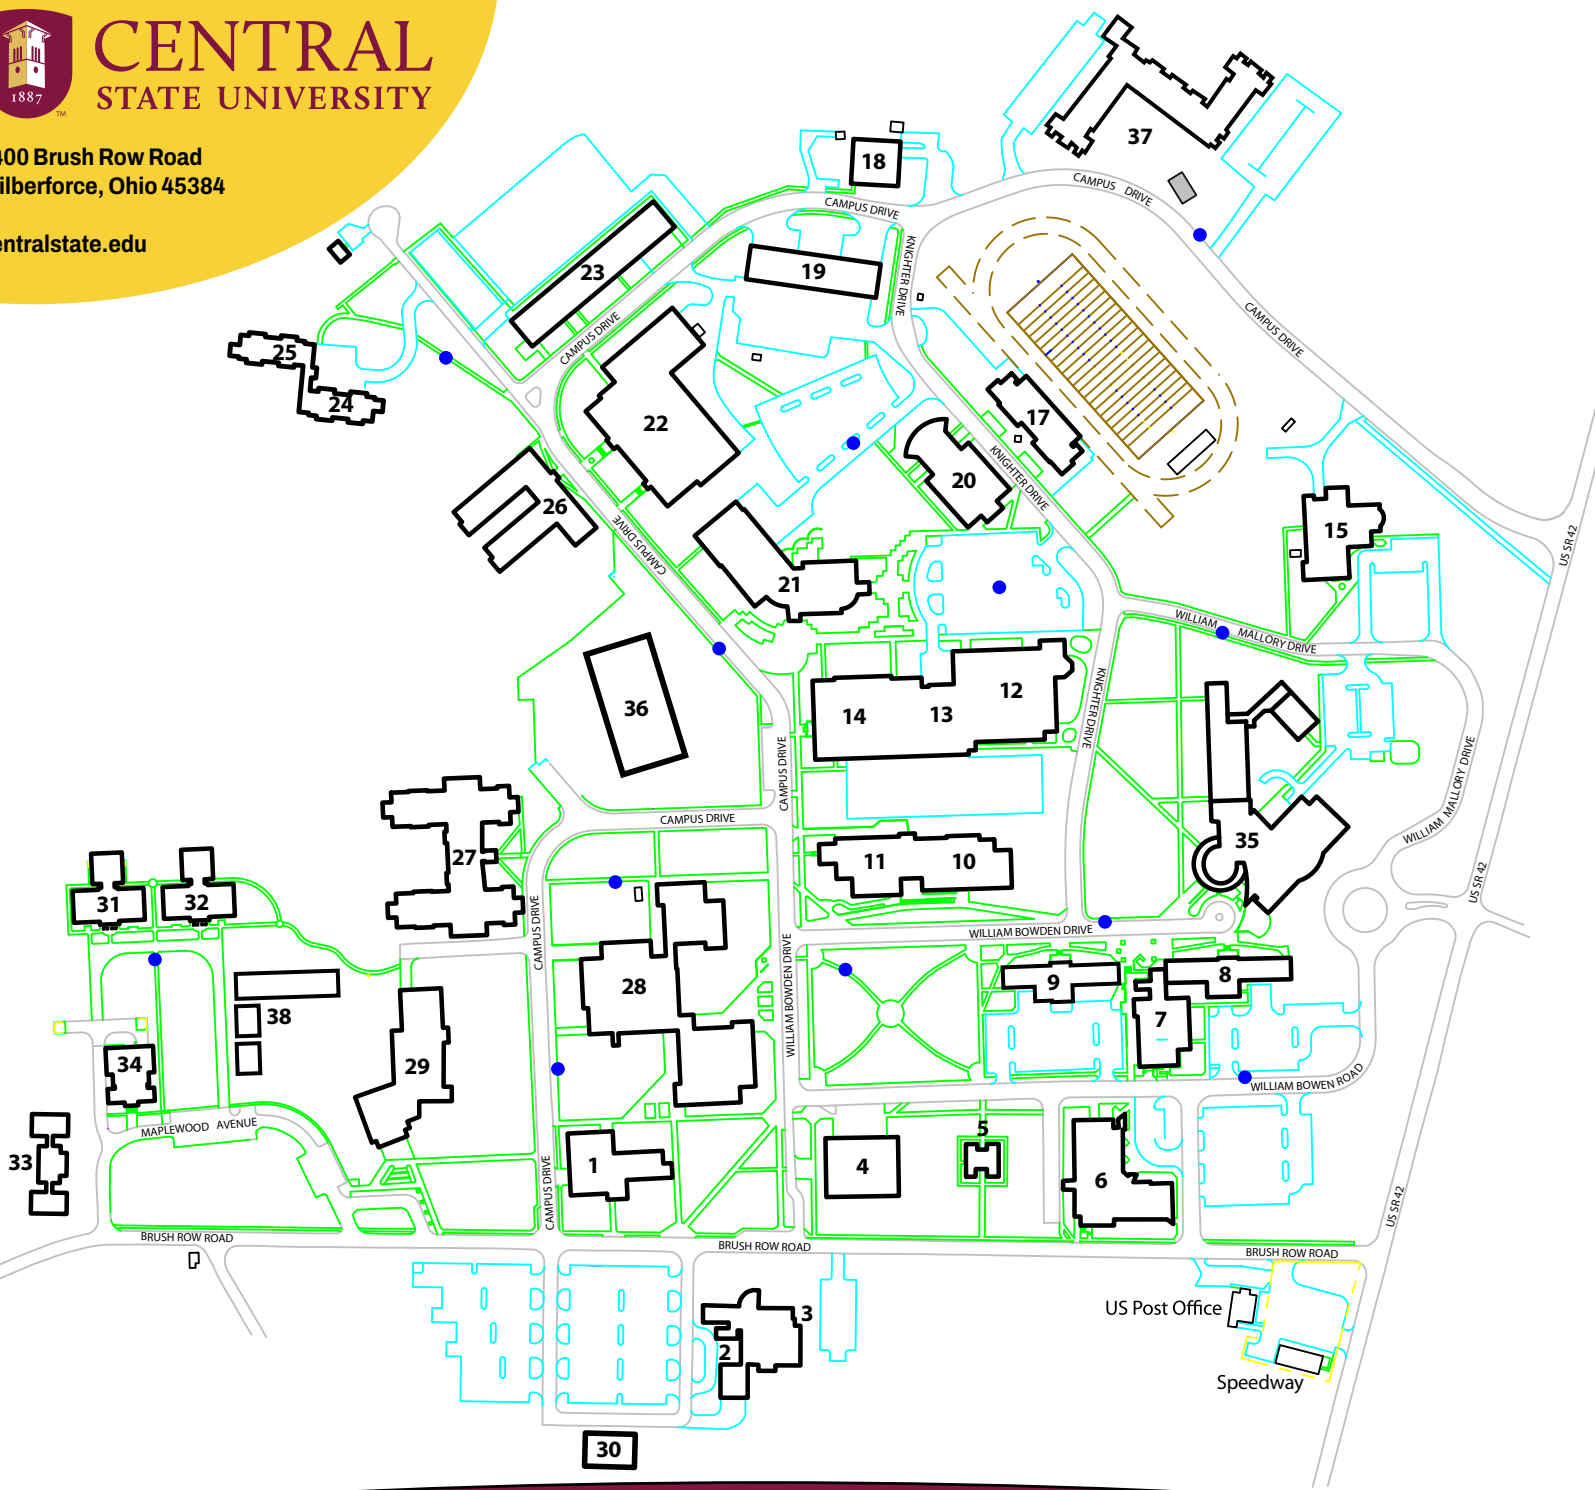

CENTRAL STATE UNIVERSITY

1400 Brush Row Road
Wilberforce, Ohio 45384

centralstate.edu

- | | | |
|---|--|---|
| 1 Lionel H. Newsom Administration Building | 14 James J. Walker Gymnasium | 29 National Afro-American Museum & Cultural Center |
| 2 Louis Stokes Center on Aging | 15 Mass Communications Center | 30 Administration Annex/Pre-Law |
| 3 Harry M. Lackey/Benjamin F. Lee Health Center | 16 Field Storage | 31 Harry G. Johns Living Learning Center |
| 4 Charles H. Wesley Arts & Science Building | 17 William Patrick McPherson Memorial Stadium | 32 John R. Fox Hall |
| 5 Walter G. Sellers Alumni Tower/William Galloway Hall | 18 Steam Plant | 33 E.J. Emery Hall |
| 6 Norman E. Ward Sr. Center | 19 Facilities/Maintenance | 34 Wilberforce Carnegie Library |
| 7 Inez Edwards Mercer Hall | 20 Charles S. Smith Hall College of Business | 35 Joshua I. Smith Center for Education & Natural Sciences |
| 8 Anne O'Hare Williamson Hall | 21 C.J. McLin International Center for Water Resources Management | 36 University Student Center |
| 9 Jane Hunter Hall | 22 Carl C. Jenkins Technology Education Hall | 37 Residential/Academic/Wellness Complex |
| 10 Clara Henderson Hall | 23 Joseph D. Lewis/George T. Simpson | 38 Honors College |
| 11 Hallie Q. Brown Memorial Library | 24 Sunie S. Green Hall | |
| 12 Madison W. Beacom/ Gaston F. Lewis Gymnasium | 25 Elizabeth M. Anderson Hall | |
| 13 Natatorium | 26 Foundation Hall I | |
| | 27 Foundation Hall II | |
| | 28 Paul Robeson Cultural & Performing Arts Center | |
- Emergency Phone Lines